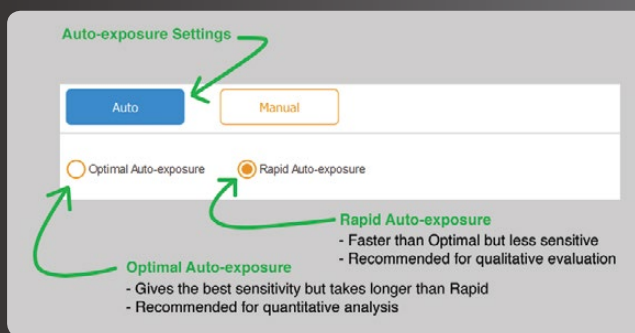

ChemiDoc System Help Screen

A path to fluorescence.

A simple on-site hardware update provides:

- Instant access to RGB and NIR fluorescent western blotting
- The ability to detect three different proteins on a single blot
- Compatibility with a wider range of fluorophores than traditional fluorescence scanners